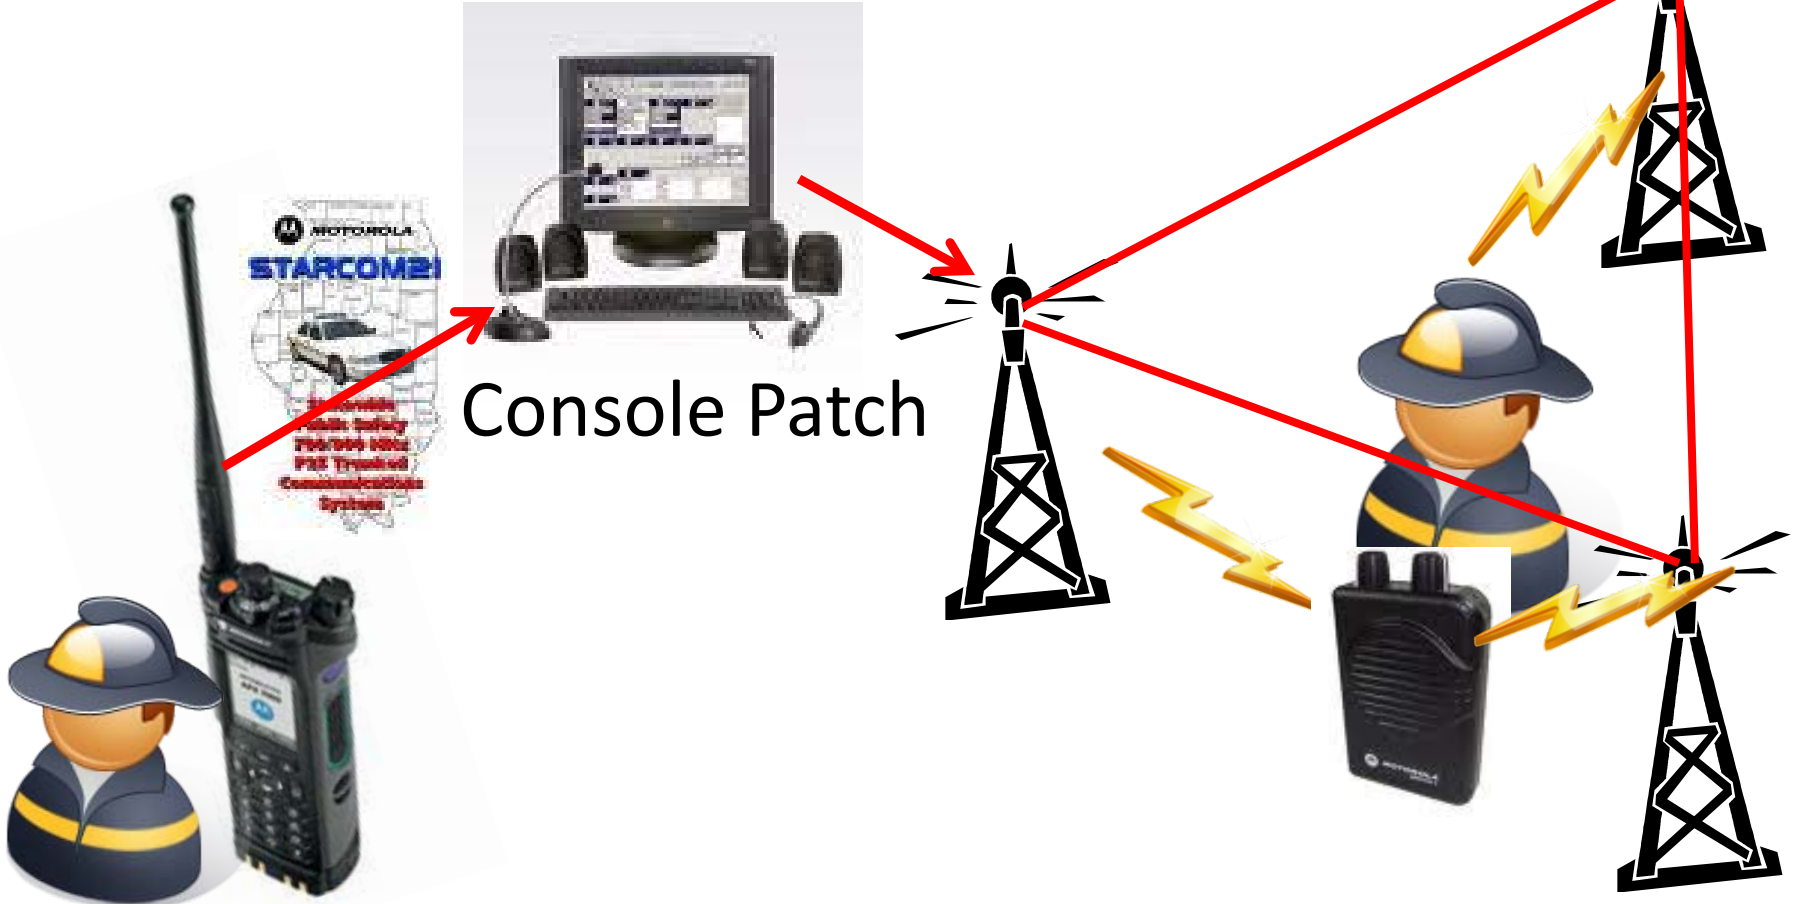

So how will this work?

STARCOM21 County/State
Wide Coverage

VHF Simulcast
Paging Overlay