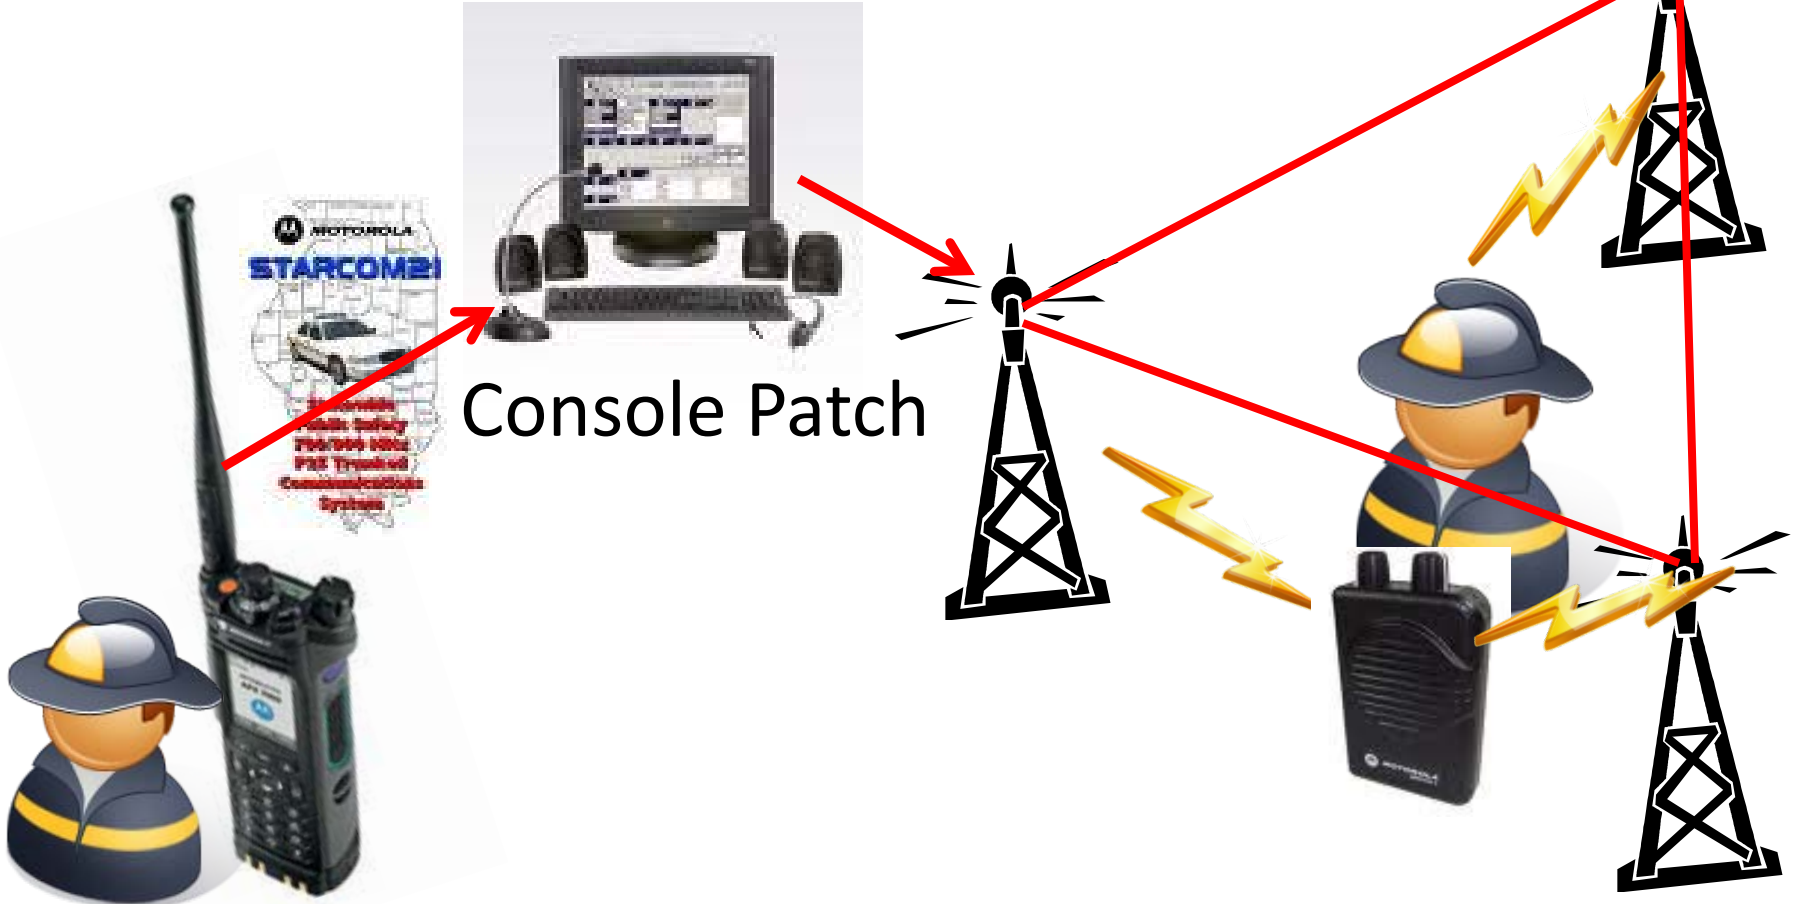

QUESTIONS?

STARCOM21 County/State
Wide Coverage

VHF Simulcast
Paging Overlay